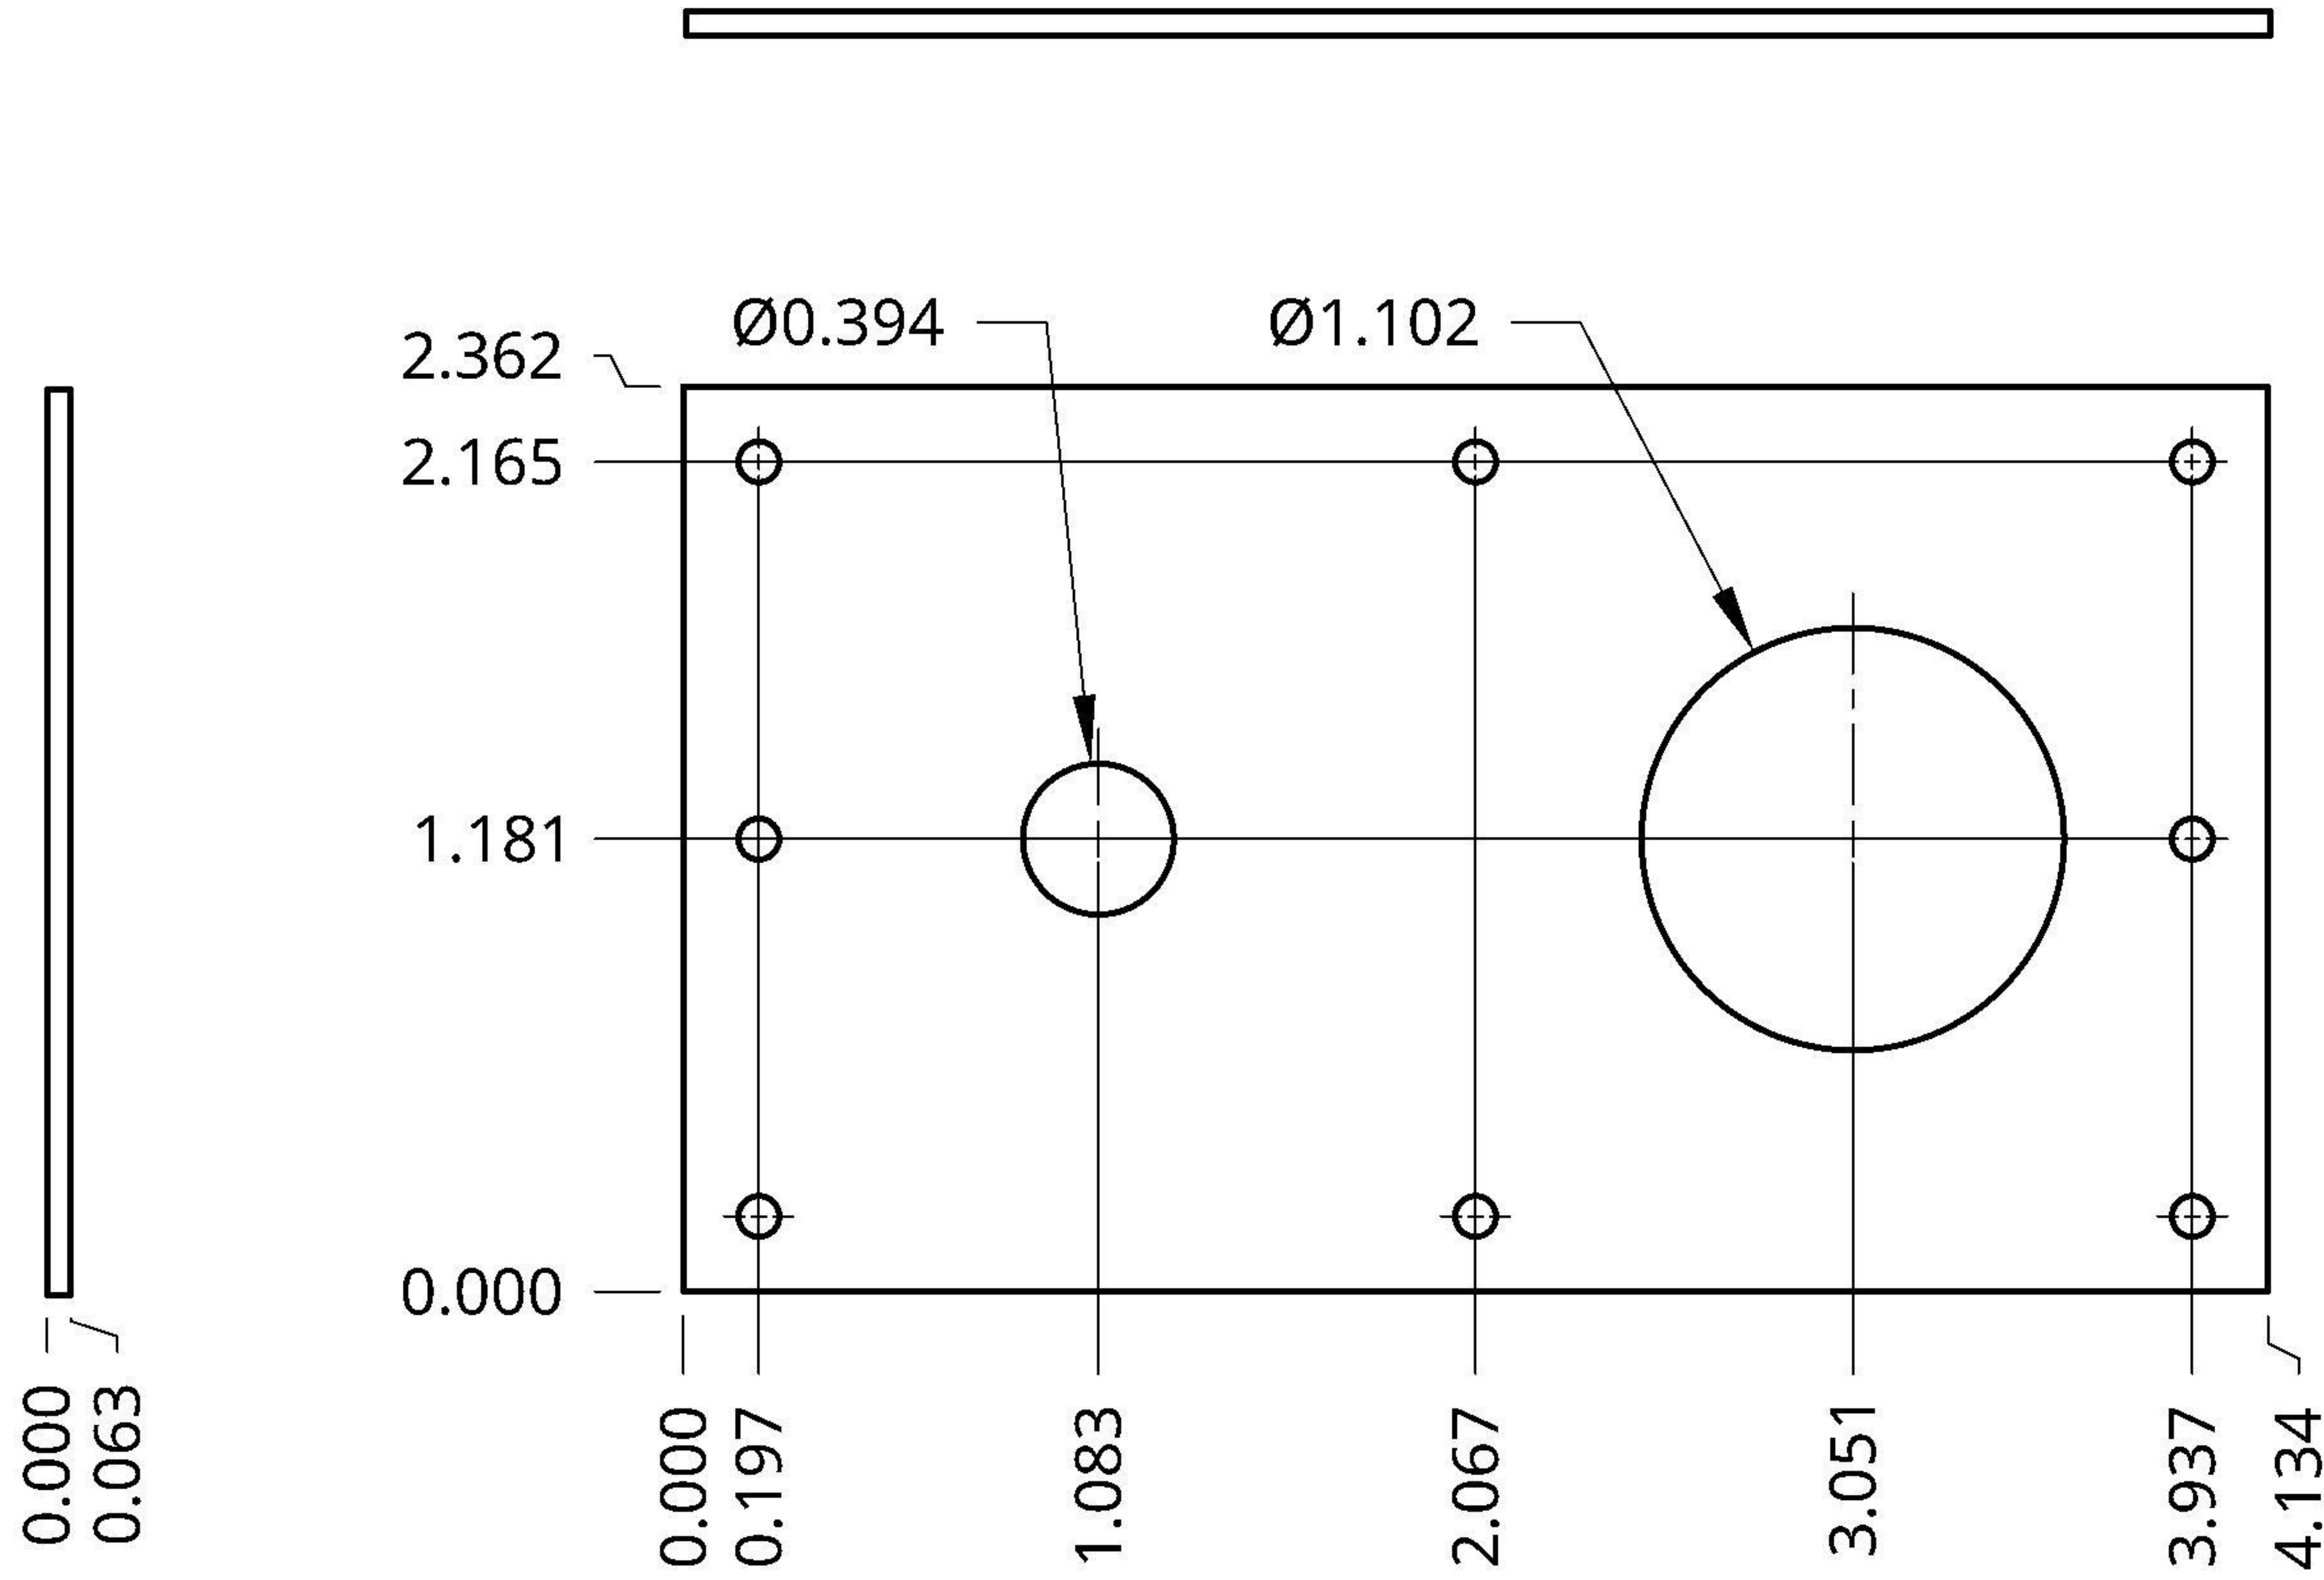

# LEFT WALL JACK PLATE

<b>DFPS - LEFT WALL JACK PLATE</b>
ALL DIMENSIONS INCHES
3003 ALUMINUM
PAGE 1/1