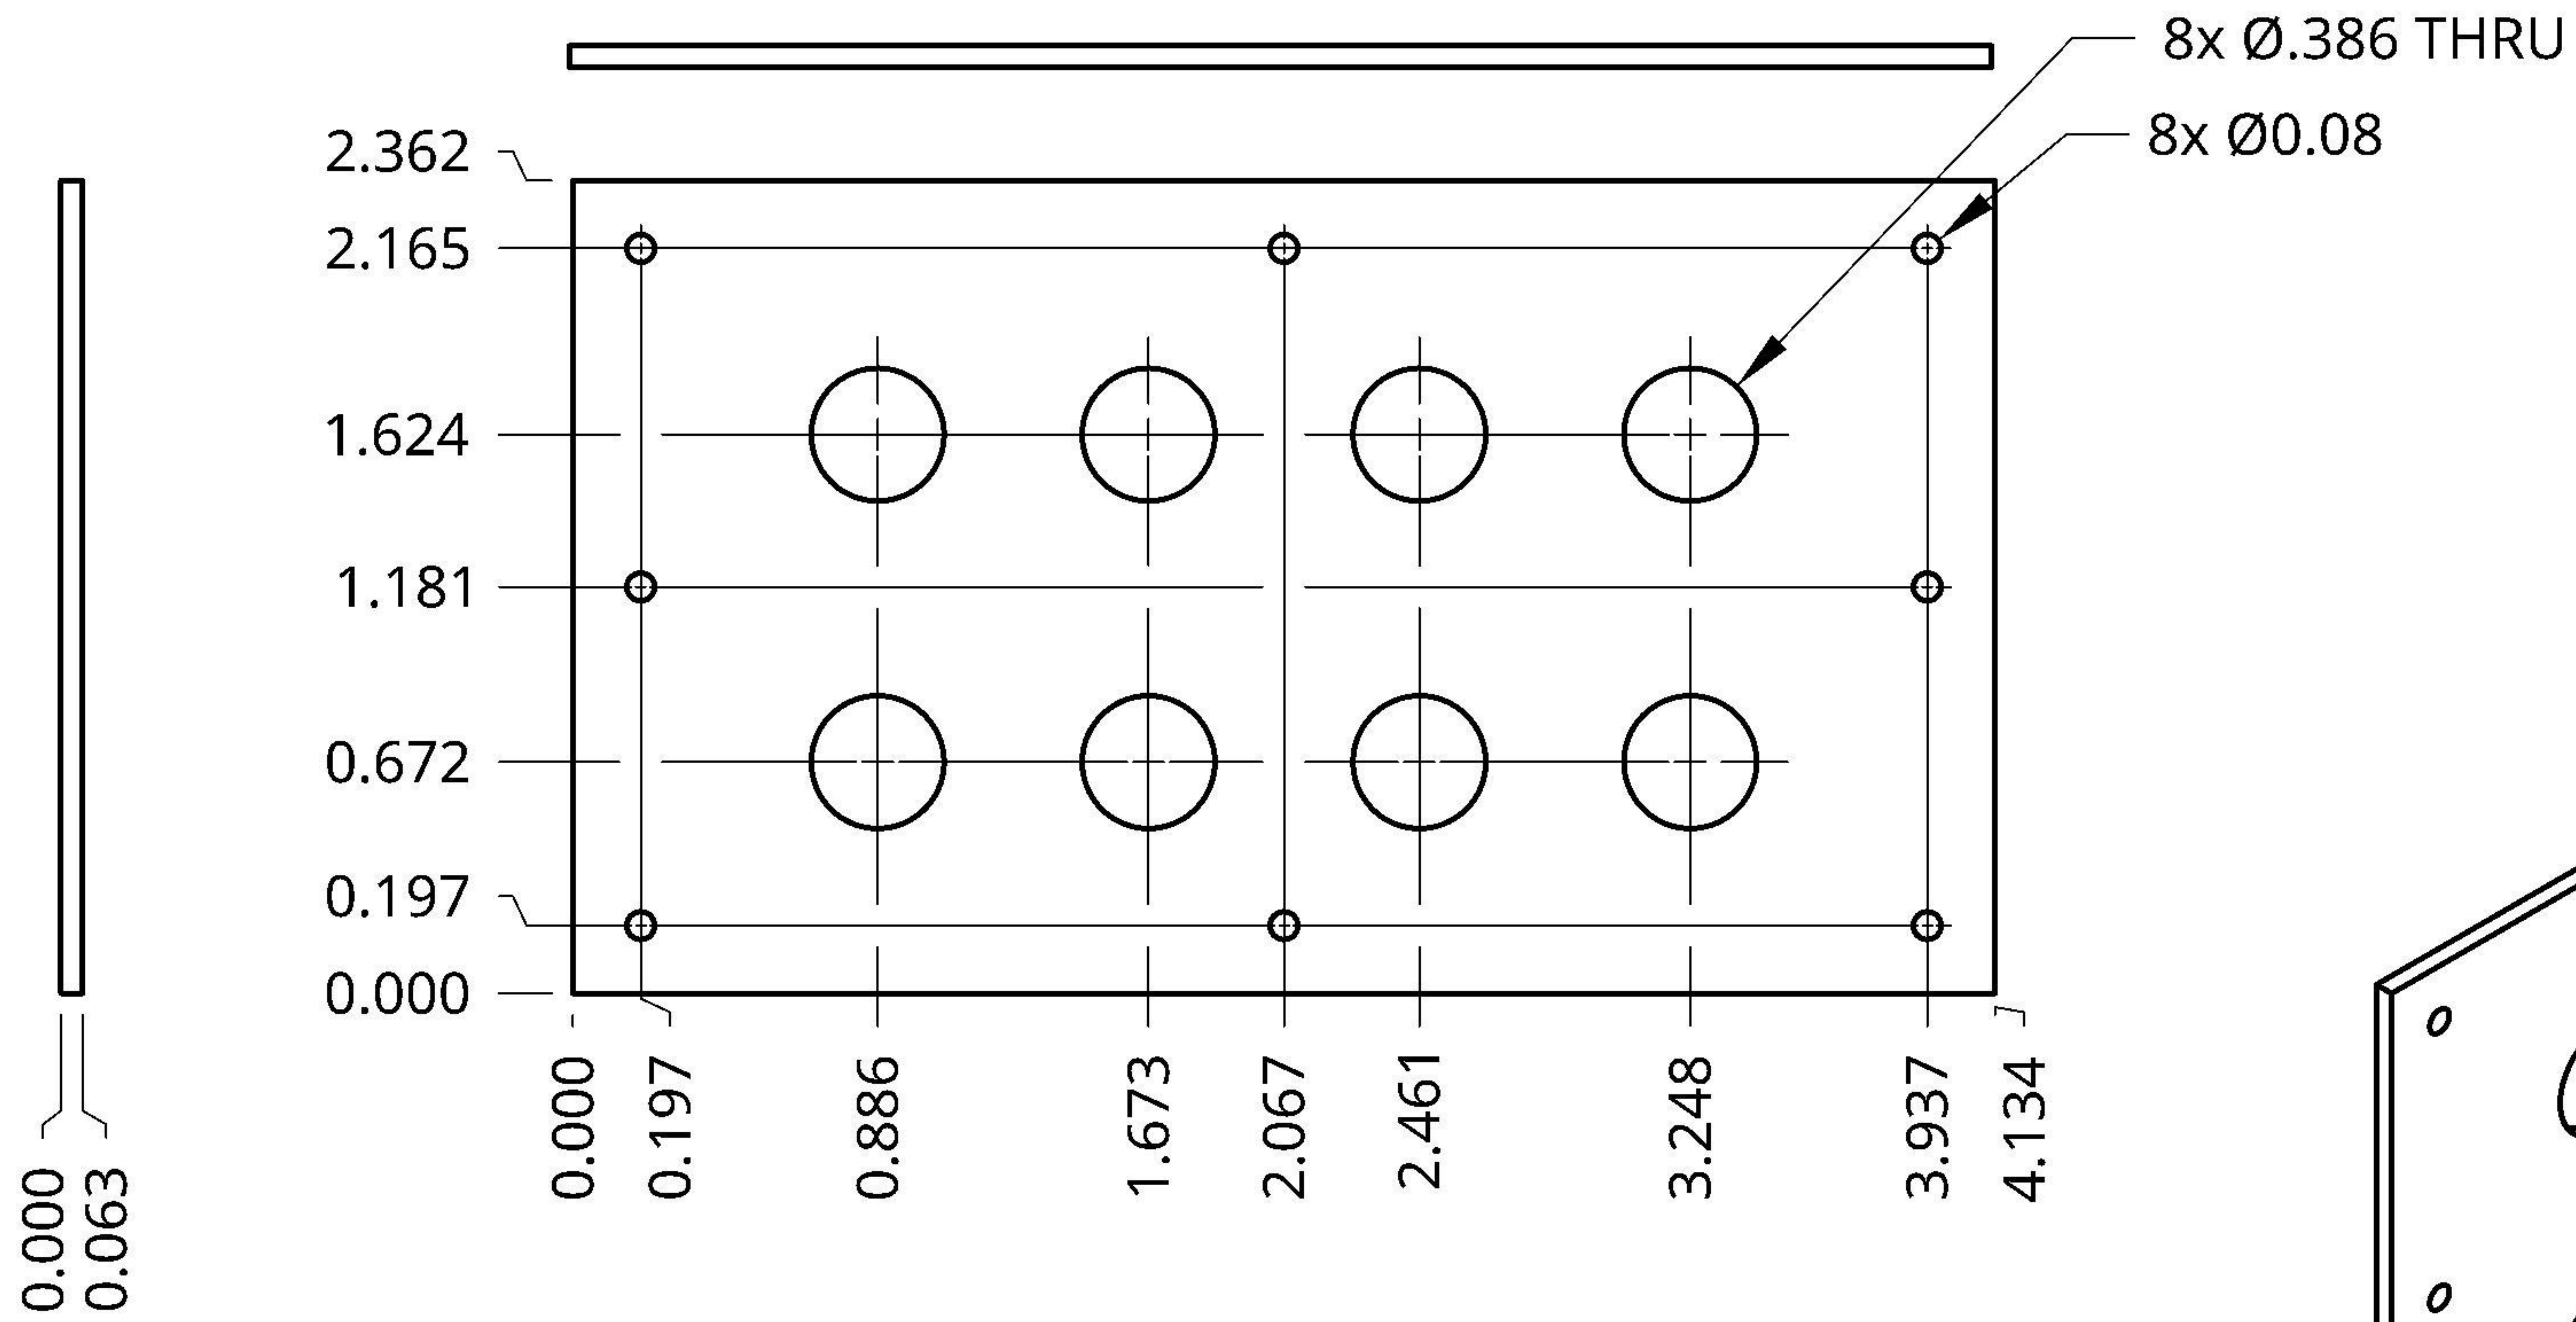

RIGHT WALL JACK PLATE

**DFPS - RIGHT WALL
JACK PLATE**

ALL DIMENSIONS INCHES

3003 ALUMINUM

PAGE 1/1